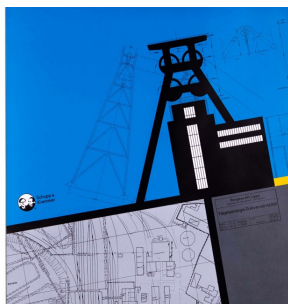

DIN A1 Poster, Bauhaus collage

881104-32-11

Unit: 1 pcs **11,95 EUR**

The Doppelbock motif of this poster is a collage of the original construction drawing of the headframe and the headframe motif which was used on the occasion of the Bauhaus exhibition at Zollverein (100 years of Bauhaus). To the left of the indicated conveyor shaft is the Zollverein site plan and to the right is the associated label. The overall appearance is somewhat reminiscent of Piet Mondrian, who with his strict and straight lines also influenced the Bauhaus artists and the work of the new objectivity.

Music box Steigerlied, Zollverein-Edition

440043-3-11