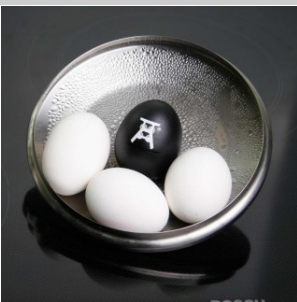

Unit: 1 pcs **5,80 EUR**

Bottle opener "Doppelbock"

66-200004-31

Unit: 1 pcs **2,44 EUR**

Natural soap "Zollverein Kohlenwäsche"

66-200007-31-9

Unit: 1 pcs **9,95 EUR**

The hand made natural soap is a gift of superlative class. The cast black soap is basically shaped like a briquet, the name "Kohlenwaesche" stands out in silver paint. The soap is 100% biological.

Zollverein greetings card

66-3800041

Unit: 1 pcs **6,95 EUR**

A very special kind of greetings card. The filigree finished winding tower stands up when opened. It consists of 13 individual parts that have been joined together by hand. Size of card when open: 17 cm x 22 cm. Envelope included.

Egg timer Zollverein PiepEi

660004-3-9

Unit: 1 pcs **22,95 EUR**

Coffee Mug

66-200004-3-9

Unit: 1 pcs **8,90 EUR**

"Color: Black Design: Winding Tower"

Rubber duck

66-450002-3-9

Unit: 1 pcs **7,95 EUR**

Simply unsinkable: the classic rubber duck for your bathtub. This is the design variation for culture capital and Ruhr area fans. Colour: black with Zollverein logo print. Size: 7.5 cm x 8.5 cm